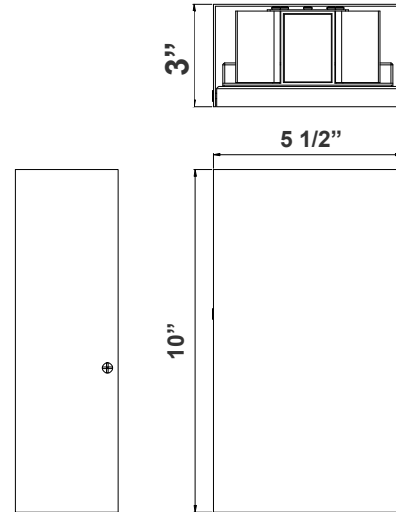

Type: _____

10"(H) x 5 1/2"(W) x 3"(D)

This fixture is ideal for general site lighting, residential houses, and doorways.

Features

- Die-cast Aluminum weatherproof housing, steel backplate, Aluminum Trim (Dark Bronze or White)
- 7-Year Warranty
- Lifespan: 70,000 hr.

Technical Specifications

Electrical:

- Voltage: 120~277V AC
- Wattage: 14W/18W/24W
- Power Factor: 0.95
- Efficacy: 80LM/W

Mechanical:

- Patent-Pending designs with different light engines (base) and interchangeable designer trims expand the series to multiple color temperatures and models
- Series can be stocked as separate engines and trims to offer a versatile collection at the store level
- Die-cast Aluminum weatherproof housing, steel backplate, Aluminum Trim (Dark Bronze or White)
- Operating temperature: -40°F to 104°F
- IP Rating: IP65, Suitable for wet locations
- 7-Year Warranty