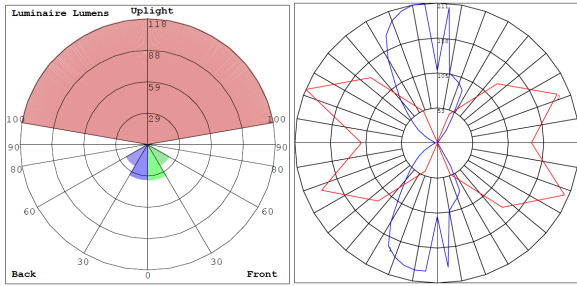

Lighting:

- Multi-Power (the switch is inside fixture)
- Dimming: Dual TRIAC Dimmable and 0-10V Dimming
- Total lumens: 1920LM Max.
- Color temperature: 3000K/4000K/5000K
- Color rendering index: >90
- Beam Angle: Adjustable Beam Angles - 10° to 100° Up/Down
- Lifespan: 70,000 hr.

Applications:

- This fixture is ideal for general site lighting, residential houses, and doorways.

Other Models:

- 24W | 1920LM | CREA-57-MCTP-WH

Photometrics: CREA-57-MCTP-WH

BUG Rating: B0-U3-G0

20W 5000K, Area 20'x 24' Mounting Height: 5'