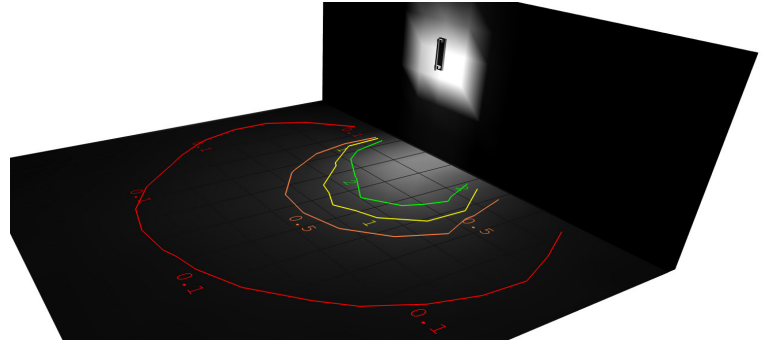

Lighting:

- Multi-Power (the switch is inside fixture)
- Dimming: Dual TRIAC Dimmable and 0-10V Dimming
- Total lumens: 1920LM Max.
- Color temperature: 3000K/4000K/5000K
- Color rendering index: >90
- Beam Angle: Adjustable Beam Angles - 10° to 100° Up/Down
- Lifespan: 70,000 hr.

Applications:

- This fixture is ideal for general site lighting, residential houses, and doorways.

Other Models:

- 24W | 1920LM | CREA-57-MCTP-WH

Photometrics: CREA-57-MCTP-WH

BUG Rating: B0-U3-G0

20W 5000K, Area 20'x 24' Mounting Height: 5'